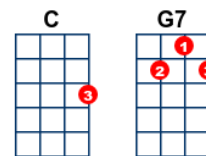

# Down In The Valley (aka Birmingham Jail)

key:C, writer:Traditional

Strum: pluck (1st string), down, down (123)

Intro: G7 C (late in the evening hear the train blow)

**[C]** Down in the valley, the valley so **[G7]** low  
Late in the evening, hear the train **[C]** blow  
Hear the train blow love, hear the train **[G7]** blow  
Late in the evening, hear the train **[C]** blow

**[C]** Write me a letter, send it by **[G7]** mail  
Send it in care of Birmingham **[C]** Jail  
Birmingham Jail, love, Birmingham **[G7]** Jail  
Send it in care of Birmingham **[C]** Jail

**[C]** The train won't stay love, it goes right **[G7]** through  
It will be gone love, and so will **[C]** you  
Before you go love, for old time's **[G7]** sake  
Put your arms round me, feel my heart **[C]** break

**[C]** Roses love sunshine violets love **[G7]** dew  
Angels in heaven know I love **[C]** you  
Know I love you dear know I love **[G7]** you  
Angels in heaven know I love **[C]** you

**[C]** Down in the valley, the valley so **[G7]** low  
Late in the evening hear the train **[C]** blow  
Hear the train blow love hear the train **[G7]** blow  
Late in the evening hear the train **[C]** blow

Late in the evening hear the train **[C]** blow

**G7**