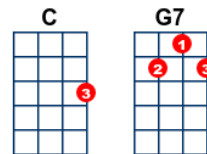

Down In The Valley (aka Birmingham Jail)

key:C, writer:Traditional

Strum: pluck (1st string), down, down (123)

Intro: G7 C (late in the evening hear the train blow)

[C] Down in the valley, the valley so **[G7]** low
Late in the evening, hear the train **[C]** blow
Hear the train blow love, hear the train **[G7]** blow
Late in the evening, hear the train **[C]** blow

[C] Write me a letter, send it by **[G7]** mail
Send it in care of Birmingham **[C]** Jail
Birmingham Jail, love, Birmingham **[G7]** Jail
Send it in care of Birmingham **[C]** Jail

[C] The train won't stay love, it goes right **[G7]** through
It will be gone love, and so will **[C]** you
Before you go love, for old time's **[G7]** sake
Put your arms round me, feel my heart **[C]** break

[G7] Put your arms round me, feel my heart **[C]** break

[C] Roses love sunshine violets love **[G7]** dew
Angels in heaven know I love **[C]** you
Know I love you dear know I love **[G7]** you
Angels in heaven know I love **[C]** you

[C] Down in the valley, the valley so **[G7]** low
Late in the evening hear the train **[C]** blow
Hear the train blow love hear the train **[G7]** blow
Late in the evening hear the train **[C]** blow